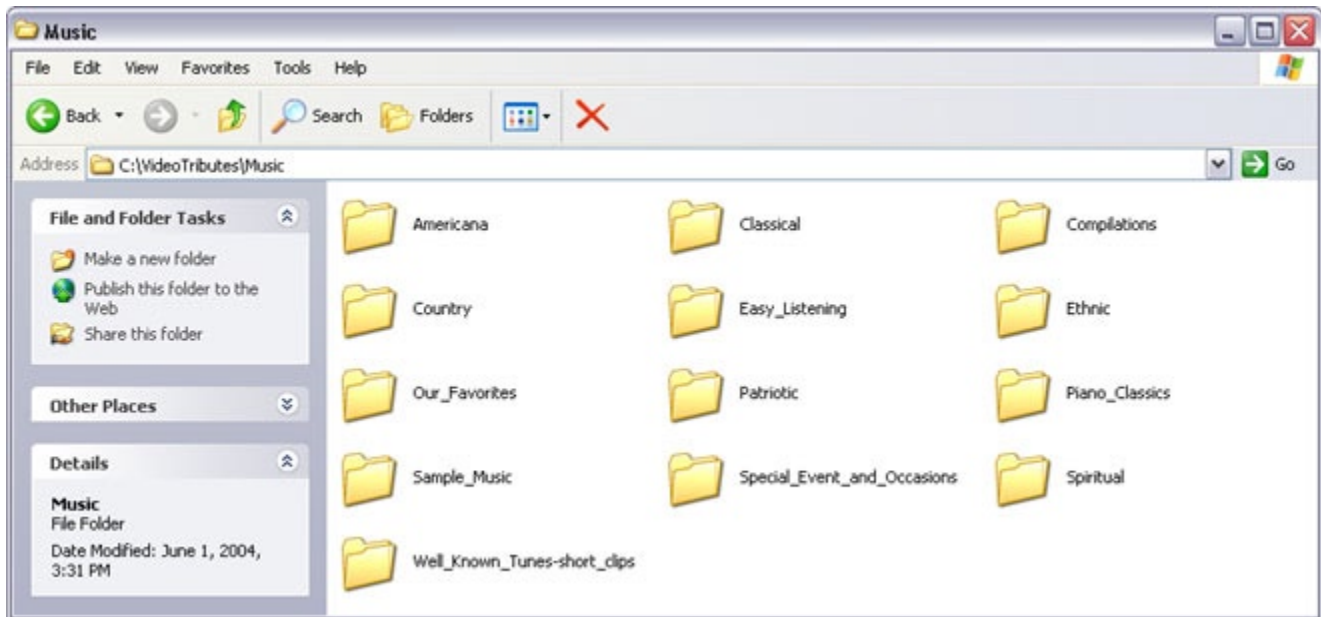

MUSIC

Installation & Licensing

INSTALLATION

The Music and Graphics installer is located on the TimelessTributes™ CD. If you do not have a copy of the CD please contact us at sales@timeless-tributes.com.

Installation is an automated process. Simply double-click the installer and answer YES to all questions. You will be prompted for your license key that you received by email when you purchased the software.

MUSIC DIRECTORY

The music will be installed in a directory located in C:\VideoTributes\Music
The Music is organized into sub-folders sorted by the genre of music.