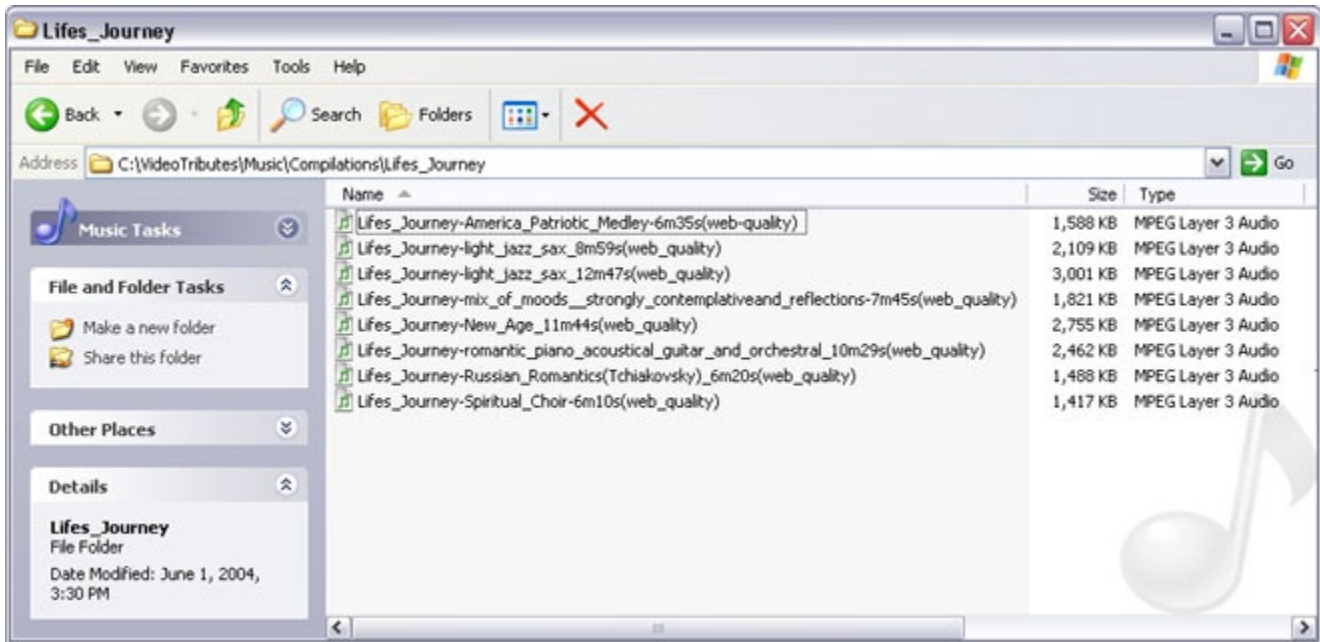

MUSIC

Installation & Licensing

INSTALLATION

The Music and Graphics installer is located on the TimelessTributes™ CD. If you do not have a copy of the CD please contact us at sales@timeless-tributes.com.

Installation is an automated process. Simply double-click the installer and answer YES to all questions. You will be prompted for your license key that you received by email when you purchased the software.

MUSIC DIRECTORY

The music will be installed in a directory located in C:\VideoTributes\Music
The Music is organized into sub-folders sorted by the genre of music.

We recommend that you view the Music Library in the Windows DETAILS mode. To do this select the VIEW menu and select the DETAILS button. Your window should look similar to this:

When viewing our music library, most of the music has a title that looks like this:

Lifes_Journey-light_jazz_sax_12m47s(web_quality)

The portion we've highlighted in RED is the song title. This is followed by a description of the musical composition (GREEN). Followed by the song's length in minutes and seconds (BLUE). All of our music has been compressed and is ready for use on the Internet.