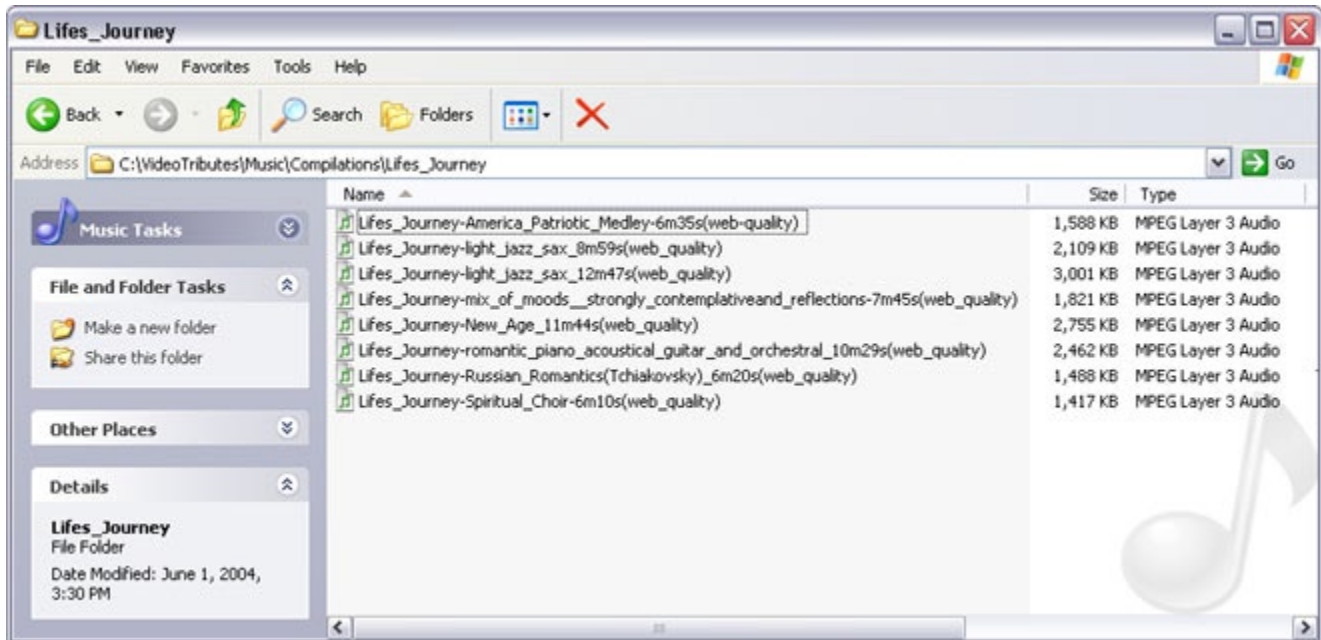

### INSTALLATION

The Music and Graphics installer is located on the TimelessTributes™ CD. If you do not have a copy of the CD please contact us at [sales@timeless-tributes.com](mailto:sales@timeless-tributes.com).

Installation is an automated process. Simply double-click the installer and answer YES to all questions. You will be prompted for your license key that you received by email when you purchased the software.

### MUSIC DIRECTORY

The music will be installed in a directory located in C:\VideoTributes\Music  
The Music is organized into sub-folders sorted by the genre of music.

We recommend that you view the Music Library in the Windows DETAILS mode. To do this select the VIEW menu and select the DETAILS button. Your window should look similar to this: