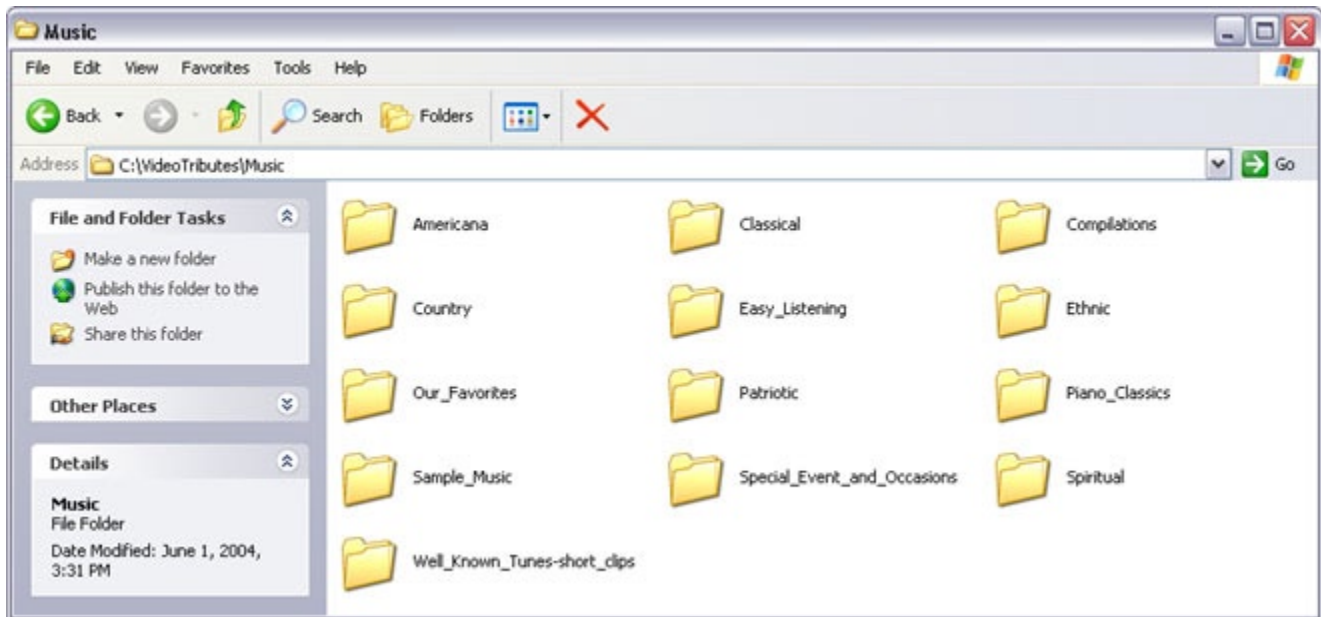

MUSIC DIRECTORY

The music will be installed in a directory located in C:\VideoTributes\Music
The Music is organized into sub-folders sorted by the genre of music.

We recommend that you view the Music Library in the Windows DETAILS mode. To do this select the VIEW menu and select the DETAILS button. Your window should look similar to this:

When viewing our music library, most of the music has a title that looks like this:

Lifes_Journey-light_jazz_sax_12m47s(web_quality)

The portion we've highlighted in RED is the song title. This is followed by a description of the musical composition (GREEN). Followed by the song's length in minutes and seconds (BLUE). All of our music has been compressed and is ready for use on the Internet.

To listen to a song, simply double-click on the song of your choice.

GENRES OF MUSIC

Americana, Classical, Compilations*, Country, Easy Listening, Ethnic, Our Favorites, Patriotic, Piano Classics, Special Events & Occasions, Spiritual, Well-Known Tunes (short clips)